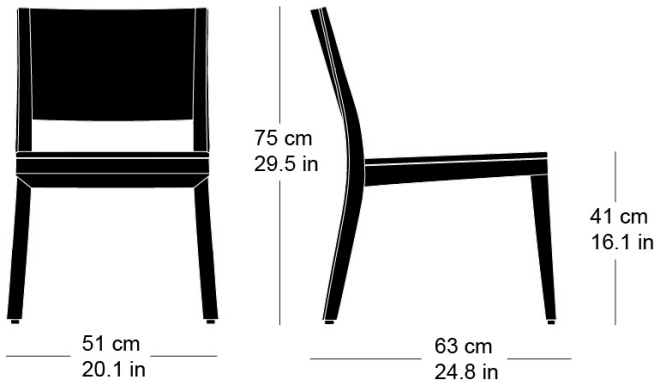

L51, P63, H75, HAss41

Hannes Wettstein, 2007

Chair, seat with comfort upholstery, moulded plywood back, rear legs and rear cross-brace solid bentwood, stackable

W51, D63, H75, SH41

Varianten / variantes / variants

lounge
6-693a

lounge
6-695

lounge
6-695a

lounge
6-675

lounge
6-675a

Technische Angaben / specifications / specifications**Masse / mesure / measure**

Gewicht / poids / weight 5.7 kg 11.4 lb

Polsterung / rembourrage / upholstery ja / oui / yes