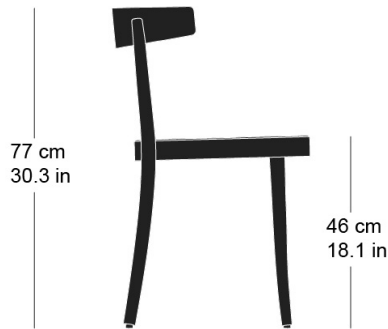

Werner Max Moser, 1934

Hand-woven cane seat, back, legs and seat frame solid bentwood
W49, D49, H77, SH46

Varianten / variantes / variants

select
1-370

select
1-373

Technische Angaben / specifications / specifications

Masse / mesure / measure

49 cm
19.3 in

77 cm
30.3 in

46 cm
18.1 in

Gewicht / ponds / weight

3.8 kg 7.6 lb

select 1-376

Holzarten / types de bois / types of wood