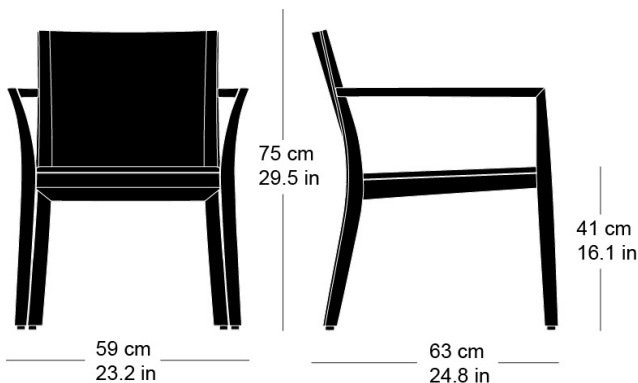

Hannes Wettstein, 2007

Armchair, seat and back with comfort upholstery, rear of back 3D moulded plywood, legs and rear cross-brace solid bentwood, not stackable
W59, D63, H75, SH41, ALH61

Varianten / variantes / variants

lounge
6-693

lounge
6-693a

lounge
6-695

lounge
6-695a

lounge
6-675

Technische Angaben / specifications / specifications

Masse / mesure / measure

Gewicht / ponds / weight 8.8 kg 17.6 lb