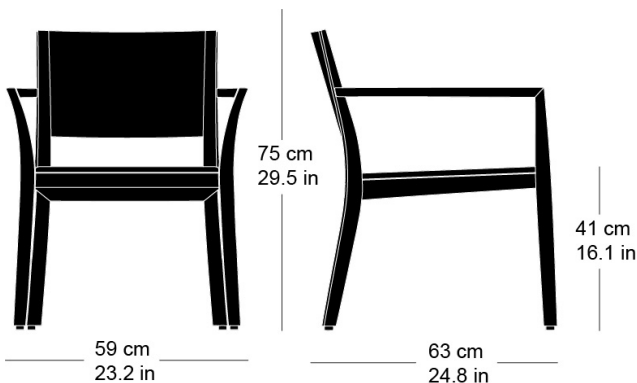

Chair, seat with comfort upholstery, moulded plywood
back, upholstered on the front, legs and rear cross-brace
solid bentwood, stackable
W59, D63, H75, SH41, ALH61

Varianten / variantes / variants

lounge
6-693

lounge
6-693a

lounge
6-695

lounge
6-675

lounge
6-675a

Technische Angaben / specifications / specifications

Masse / mesure / measure

Gewicht / poids / weight 7.2 kg 14.4 lb

Polsterung / rembourrage /
upholstery ja / oui / yes