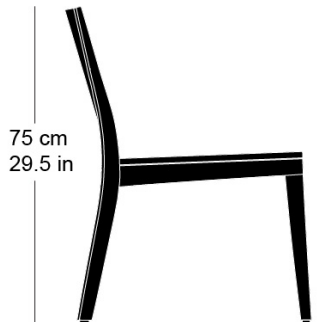

L51, P63, H75, HAss41

Hannes Wettstein, 2007

Chair, seat with comfort upholstery, moulded plywood back, rear legs and rear cross-brace solid bentwood, stackable

W51, D63, H75, SH41

Varianten / variantes / variants

lounge
6-693a

lounge
6-695

lounge
6-695a

lounge
6-675

lounge
6-675a

Technische Angaben / specifications / specifications**Masse / mesure / measure**

51 cm
20.1 in

75 cm
29.5 in

41 cm
16.1 in

Gewicht / poids / weight 5.7 kg 11.4 lb

Polsterung / rembourrage / upholstery ja / oui / yes

Stapelung / empilage / stacking 5 Stühle / chaises / chairs

lounge esprit 6-693

Holzarten / types de bois / types of wood