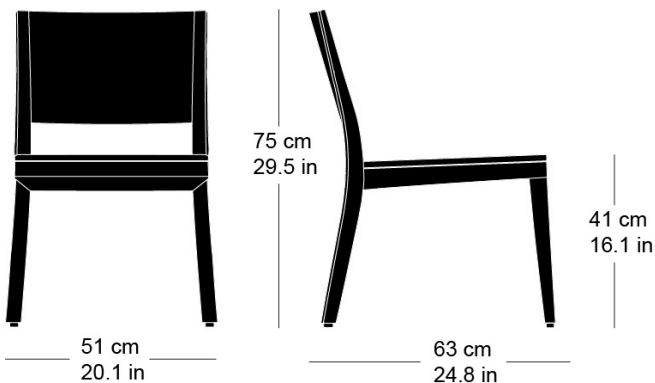

L51, P63, H75, HAss41

Hannes Wettstein, 2007

Chair, seat with comfort upholstery, moulded plywood back, rear legs and rear cross-brace solid bentwood, stackable

W51, D63, H75, SH41

Varianten / variantes / variants

lounge
6-693a

lounge
6-695

lounge
6-695a

lounge
6-675

lounge
6-675a

Technische Angaben / specifications / specifications

Masse / mesure / measure

Gewicht / poids / weight 5.7 kg 11.4 lb