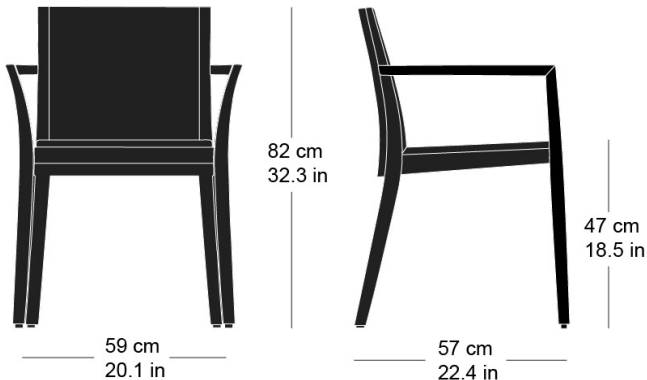

Hannes Wettstein, 2007

Upholstered chair, seat and back with comfort upholstery, rear of back 3D moulded plywood, legs and rear cross-brace solid bentwood, not stackable
W59, D57, H82, SH47, ALH67

Varianten / variantes / variants

epos
6-775

Technische Angaben / specifications / specifications

Masse / mesure / measure

Gewicht / ponds / weight 8.1 kg 16.2 lb

Polsterung / rembourrage / upholstery ja / oui / yes

epos 6-775a

Holzarten / types de bois / types of wood