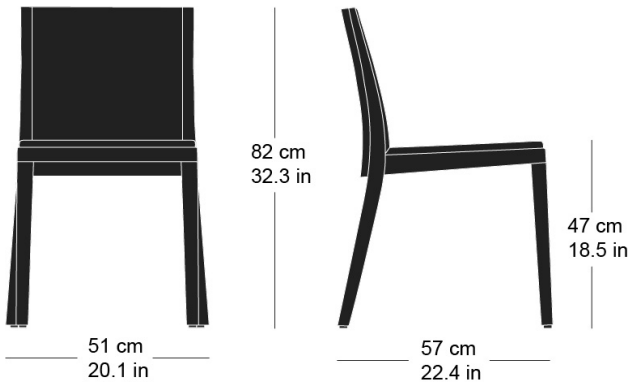

Hannes Wettstein, 2007

Upholstered chair, seat and back with comfort upholstery, rear of back 3D moulded plywood, rear legs and rear cross-brace solid bentwood, not stackable
W51, D57, H82, SH47

Varianten / variantes / variants

epos
6-775a

Technische Angaben / specifications / specifications

Masse / mesure / measure

Gewicht / poids / weight 7.5 kg 15.0 lb

Polsterung / rembourrage / upholstery ja / oui / yes

epos 6-775

Holzarten / types de bois / types of wood