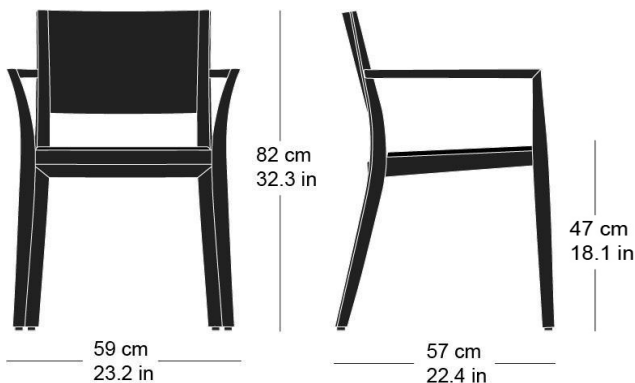

Technische Angaben / specifications / specifications

Masse / mesure / measure

Gewicht / poids / weight	6.9 kg 13.8 lb
Polsterung / rembourrage / upholstery	ja / oui / yes
Reihenverbindung / accouplement / mating system	ja / oui / yes
Stapelung / empilage / stacking	4 Stühle / chaises / chairs