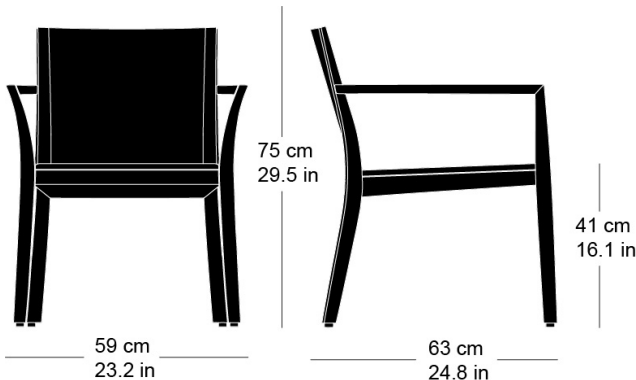

Hannes Wettstein, 2007

Armchair, seat and back with comfort upholstery, rear of back 3D moulded plywood, legs and rear cross-brace solid bentwood, not stackable  
W59, D63, H75, SH41, ALH61

### Varianten / variantes / variants

lounge  
6-693

lounge  
6-693a

lounge  
6-695

lounge  
6-695a

lounge  
6-675

#### Masse / mesure / measure

Gewicht / ponds / weight 8.8 kg 17.6 lb

Polsterung / rembourrage / upholstery ja / oui / yes

**lounge epos 6-675a**