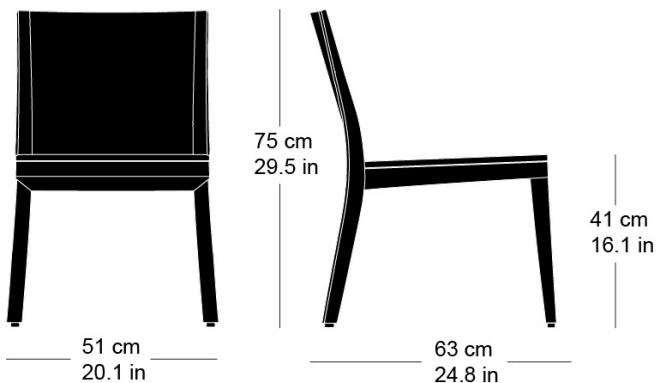

Hannes Wettstein, 2007

Chair, seat and back with comfort upholstery, 3D back of moulded plywood, rear legs and rear cross-brace solid bentwood, not stackable
W51, D63, H75, SH41

Varianten / variantes / variants

lounge
6-693

lounge
6-693a

lounge
6-695

lounge
6-695a

lounge
6-675a

Technische Angaben / specifications / specifications

Masse / mesure / measure

Gewicht / poids / weight 8 kg 16.0 lb