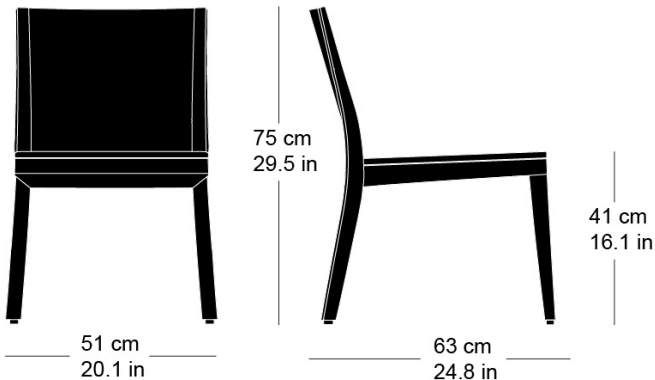

Hannes Wettstein, 2007

Chair, seat and back with comfort upholstery, 3D back of moulded plywood, rear legs and rear cross-brace solid bentwood, not stackable
W51, D63, H75, SH41

Varianten / variantes / variants

lounge
6-693

lounge
6-693a

lounge
6-695

lounge
6-695a

lounge
6-675a

Technische Angaben / specifications / specifications

Masse / mesure / measure

Gewicht / poids / weight 8 kg 16.0 lb