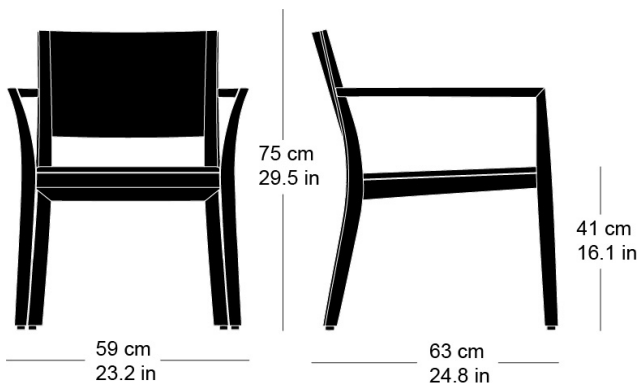

Chair, seat with comfort upholstery, moulded plywood
back, upholstered on the front, legs and rear cross-brace
solid bentwood, stackable
W59, D63, H75, SH41, ALH61

Varianten / variantes / variants

lounge
6-693

lounge
6-693a

lounge
6-695

lounge
6-675

lounge
6-675a

Technische Angaben / specifications / specifications

Masse / mesure / measure

Gewicht / poids / weight 7.2 kg 14.4 lb

Polsterung / rembourrage /
upholstery ja / oui / yes