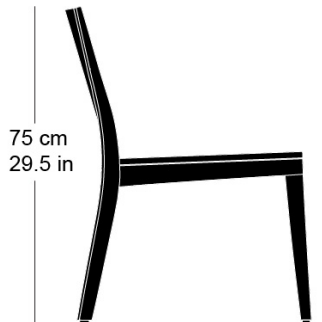

L51, P63, H75, HAss41

Hannes Wettstein, 2007

Chair, seat with comfort upholstery, moulded plywood back, rear legs and rear cross-brace solid bentwood, stackable

W51, D63, H75, SH41

Varianten / variantes / variants

lounge
6-693a

lounge
6-695

lounge
6-695a

lounge
6-675

lounge
6-675a

Technische Angaben / specifications / specifications**Masse / mesure / measure**

51 cm
20.1 in

75 cm
29.5 in

41 cm
16.1 in

63 cm
24.8 in

Gewicht / poids / weight 5.7 kg 11.4 lb

Polsterung / rembourrage / upholstery ja / oui / yes

Stapelung / empilage / stacking 5 Stühle / chaises / chairs

lounge esprit 6-693

Holzarten / types de bois / types of wood