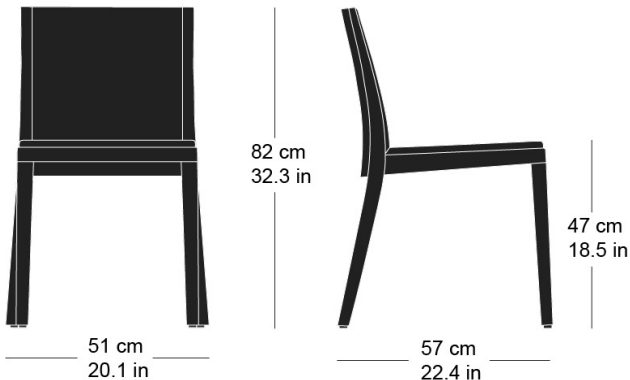

Hannes Wettstein, 2007

Upholstered chair, seat and back with comfort upholstery, rear of back 3D moulded plywood, rear legs and rear cross-brace solid bentwood, not stackable
W51, D57, H82, SH47

Varianten / variantes / variants

epos
6-775a

Technische Angaben / specifications / specifications

Masse / mesure / measure

Gewicht / poids / weight 7.5 kg 15.0 lb

Polsterung / rembourrage / upholstery ja / oui / yes

epos 6-775

Holzarten / types de bois / types of wood