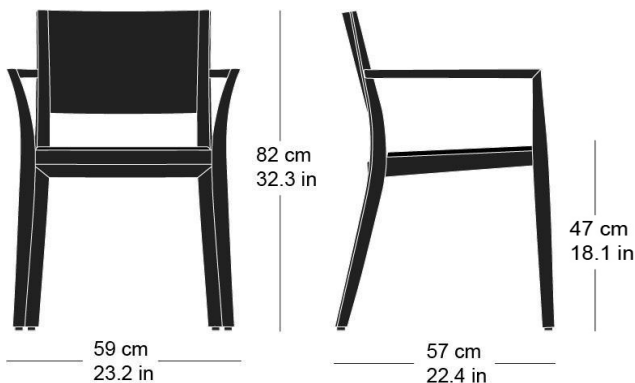

Chair, upholstered seat, moulded plywood back, legs and rear cross-brace solid bentwood, stackable, optional row connector
W59, D57, H82, SH47, ALH67

Varianten / variantes / variants

matura
6-590

matura
6-590a

matura
6-593

matura
6-595

matura
6-595a

matura
6-596

matura
6-596a

Technische Angaben / specifications / specifications

Masse / mesure / measure

Gewicht / poids / weight 6.3 kg 12.6 lb