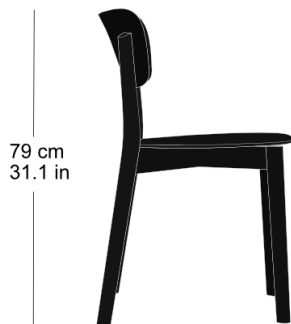

Stephan Hürlemann, 2023
Wooden frame with cross, upholstered seat,
rear legs solid bentwood,
3D moulded plywood seat and back
W48, D51, H79, SH47

Varianten / variantes / variants

imma
4-050

imma
4-050a

imma
4-053a

imma
11-050

imma
11-040

imma
11-043

imma
11-033

imma
11-030

Technische Angaben / specifications / specifications

Masse / mesure / measure

48 cm
18.89 in

79 cm
31.1 in

46 cm
18.11 in

51 cm
20.07 in

Gewicht / poids / weight 4.0 kg 8.0 lb

Polsterung / rembourrage /
upholstery ja / oui / yes

imma 4-053

Holzarten / types de bois / types of wood

Belag / revêtement / surface