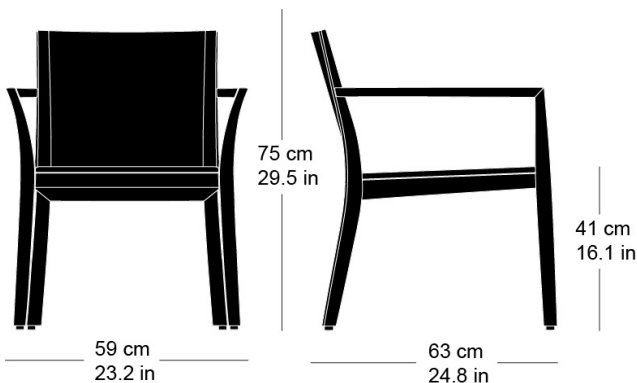

Hannes Wettstein, 2007

Armchair, seat and back with comfort upholstery, rear of back 3D moulded plywood, legs and rear cross-brace solid bentwood, not stackable
W59, D63, H75, SH41, ALH61

Varianten / variantes / variants

lounge
6-693

lounge
6-693a

lounge
6-695

lounge
6-695a

lounge
6-675

Technische Angaben / specifications / specifications

Masse / mesure / measure

Gewicht / ponds / weight 8.8 kg 17.6 lb