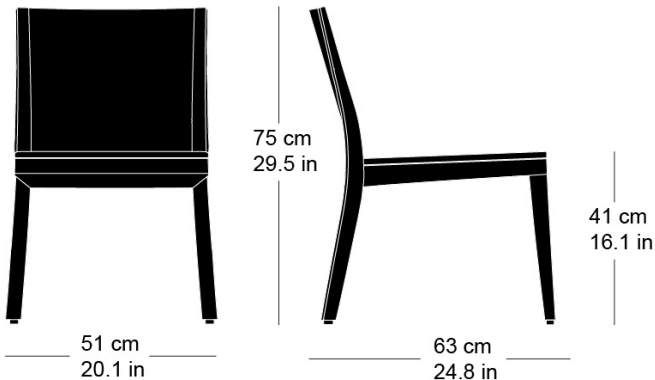

Hannes Wettstein, 2007

Chair, seat and back with comfort upholstery, 3D back of moulded plywood, rear legs and rear cross-brace solid bentwood, not stackable  
W51, D63, H75, SH41

## Varianten / variantes / variants

lounge  
6-693

lounge  
6-693a

lounge  
6-695

lounge  
6-695a

lounge  
6-675a

## Masse / mesure / measure

Gewicht / poids / weight 8 kg 16.0 lb

Polsterung / rembourrage / upholstery ja / oui / yes

**lounge epos 6-675**